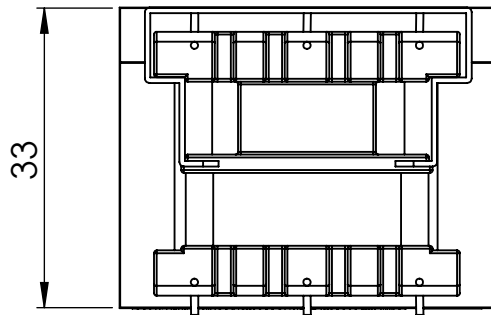

D

E

Marque Magnetics (2000) LTD
11 Culperry Rd. Glendene
Waitakere 0602
Auckland, New Zealand
Tel: +64 9 8186760
Fax: +64 9 8181442

	NAME	DATE
CREATE	RL	22/01/2016
APPRV	LL	22/01/2016
Note: Pin evenly distributed		

TOLERANCE: FRACTIONAL ± X.X ± XX XX.X ± XX XXX.X ± XX	
Material:	
Size:	
Weight:	

PART : EI41x15 Assembly		
DESCRIPTION:		
Scale: 1.2:1	Sheet: A4	Rev:

F