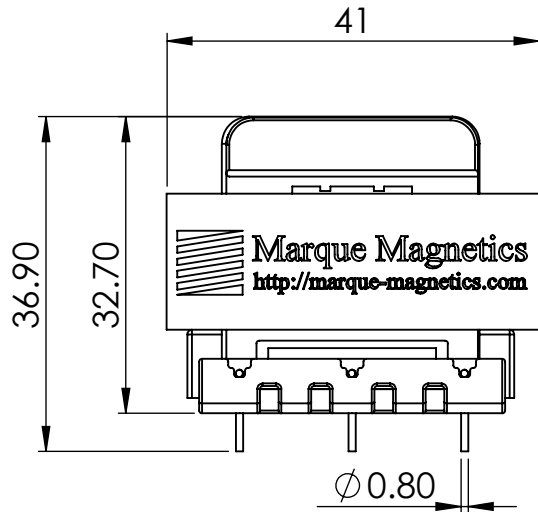

B

C

D

E

Marque Magnetics (2000) LTD
 11 Culperry Rd. Glendene
 Waitakere 0602
 Auckland, New Zealand
 Tel: +64 9 8186760
 Fax: +64 9 8181442

	NAME	DATE
CREATE	RL	22/01/2016
APPRV	LL	22/01/2016
Note: Pin evenly distributed		

TOLERANCE: FRACTIONAL ± X.X ± XX XX.X ± XX XXX.X ± XX	
Material:	
Size:	
Weight:	

PART : EI41x15 Assembly		
DESCRIPTION:		
Scale: 1.2:1	Sheet: A4	Rev:

F