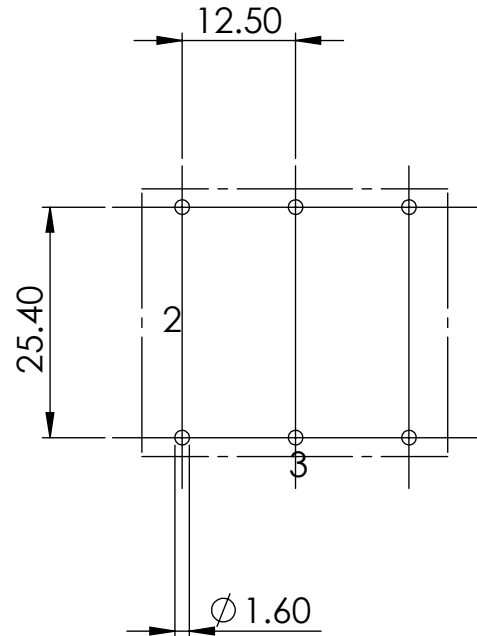

A

1

2

3

4

5

6

7

B

C

D

E

Marque Magnetics (2000) LTD
11 Culperry Rd. Glendene
Waitakere 0602
Auckland, New Zealand
Tel: +64 9 8186760
Fax: +64 9 8181442

	NAME	DATE
CREATE	RL	22/01/2016
APPRV	LL	22/01/2016
Note: Pin evenly distributed		

TOLERANCE: FRACTIONAL ± X.X ± XX XX.X ± XX XXX.X ± XX	
Material:	
Size:	
Weight:	

PART : EI41x15 Assembly		
DESCRIPTION:		
Scale: 1.2:1	Sheet: A4	Rev:

F