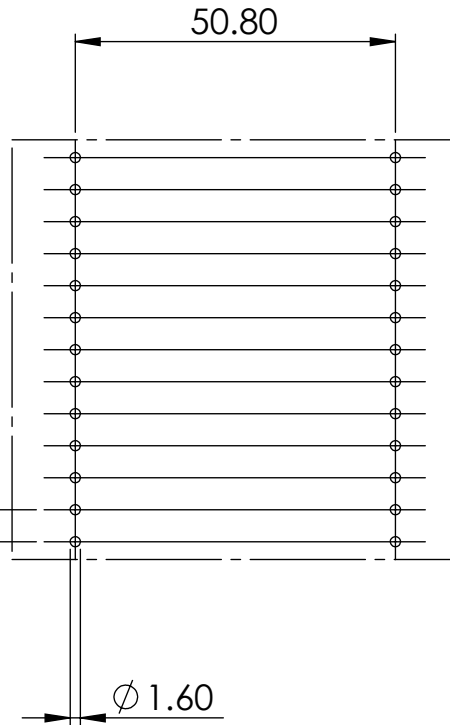

A

1

2

3

4

5

6

7

B

C

D

E

F

Marque Magnetics (2000) LTD
11 Culperry Rd. Glendene
Waitakere 0602
Auckland, New Zealand
Tel: +64 9 8186760
Fax: +64 9 8181442

	NAME	DATE
CREATE	RL	26/01/2016
APPRV	LL	26/01/2016
Note: Pin evenly distributed		

TOLERANCE:		PART : ETD59 Assembly	
FRACTIONAL ±		DESCRIPTION:	
X.X ± XX			
XX.X ± XX			
XXX.X ± XX			
Material:			
Size:			
Weight:		Scale: 1:1.2	Sheet: A4
		Rev: