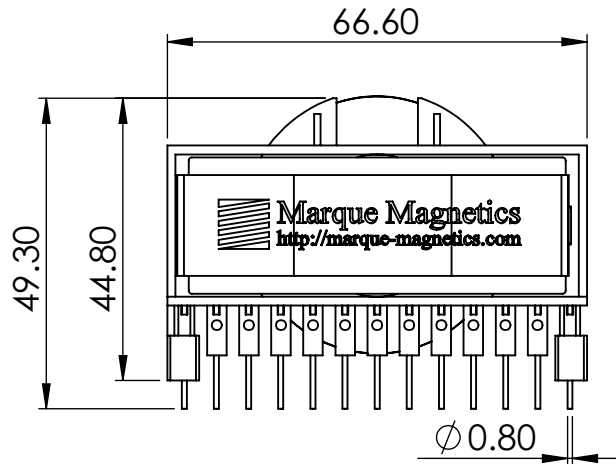

A

1

2

3

4

5

6

7

B

C

D

E

F

Marque Magnetics (2000) LTD
11 Culperry Rd. Glendene
Waitakere 0602
Auckland, New Zealand
Tel: +64 9 8186760
Fax: +64 9 8181442

	NAME	DATE
CREATE	RL	26/01/2016
APPRV	LL	26/01/2016
Note: Pin evenly distributed		

TOLERANCE:		PART : ETD59 Assembly	
FRACTIONAL ±		DESCRIPTION:	
X.X ± XX			
XX.X ± XX			
XXX.X ± XX			
Material:			
Size:			
Weight:		Scale: 1:1.2	Sheet: A4
		Rev: