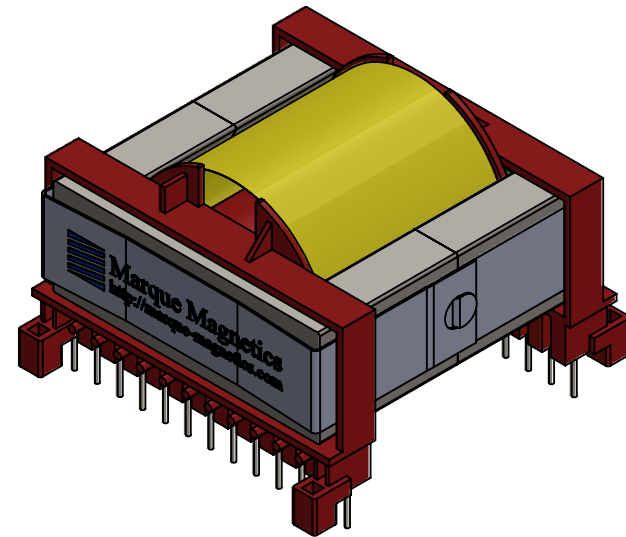

A

1

2

3

4

5

6

7

B

C

D

E

F

Marque Magnetics (2000) LTD
11 Culperry Rd. Glendene
Waitakere 0602
Auckland, New Zealand
Tel: +64 9 8186760
Fax: +64 9 8181442

	NAME	DATE
CREATE	RL	26/01/2016
APPRV	LL	26/01/2016
Note: Pin evenly distributed		

TOLERANCE:		PART : ETD59 Assembly	
FRACTIONAL ±		DESCRIPTION:	
X.X ± XX			
XX.X ± XX			
XXX.X ± XX			
Material:			
Size:			
Weight:		Scale: 1:1.2	Sheet: A4
		Rev: