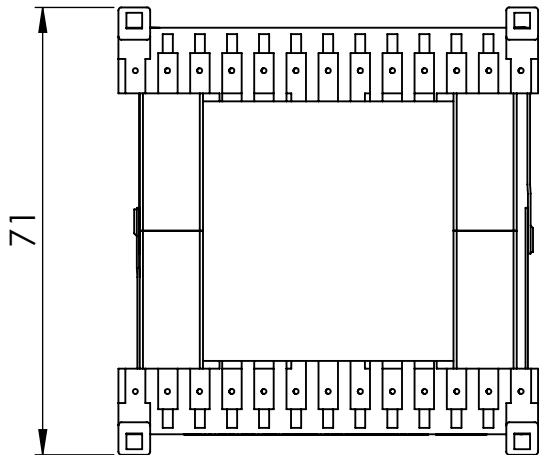

A

1

2

3

4

5

6

7

B

C

D

E

F

Marque Magnetics (2000) LTD
11 Culperry Rd. Glendene
Waitakere 0602
Auckland, New Zealand
Tel: +64 9 8186760
Fax: +64 9 8181442

	NAME	DATE
CREATE	RL	26/01/2016
APPRV	LL	26/01/2016
Note: Pin evenly distributed		

TOLERANCE:		PART : ETD59 Assembly	
FRACTIONAL ±		DESCRIPTION:	
X.X ± XX			
XX.X ± XX			
XXX.X ± XX			
Material:			
Size:			
Weight:		Scale: 1:1.2	Sheet: A4
		Rev: