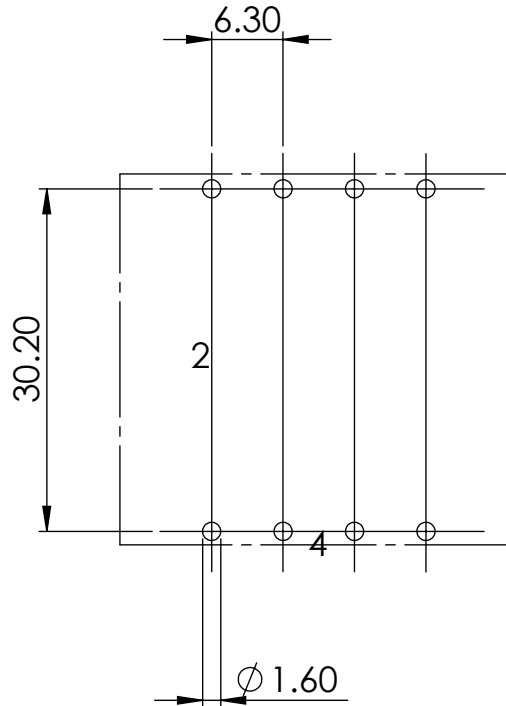

A

1

2

3

4

5

6

7

B

C

D

E

F

Marque Magnetics (2000) LTD
11 Culperry Rd. Glendene
Waitakere 0602
Auckland, New Zealand
Tel: +64 9 8186760
Fax: +64 9 8181442

	NAME	DATE
CREATE	RL	22/01/2016
APPRV	LL	22/01/2016
Note: Pin evenly distributed		

TOLERANCE:		PART : EI35x13.5 Assembly	
FRACTIONAL ±		DESCRIPTION:	
X.X ± XX			
XX.X ± XX			
XXX.X ± XX			
Material:			
Size:			
Weight:		Scale: 1.5:1	Sheet: A4
		Rev: