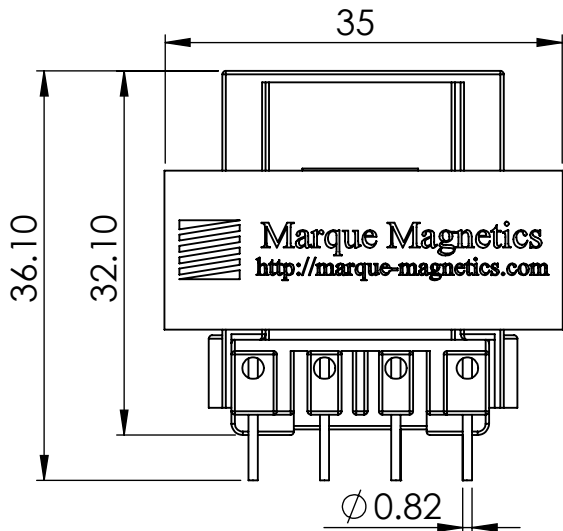

B

C

D

E

F

**Marque Magnetics (2000) LTD**  
 11 Culperry Rd. Glendene  
 Waitakere 0602  
 Auckland, New Zealand  
 Tel: +64 9 8186760  
 Fax: +64 9 8181442

	NAME	DATE
CREATE	RL	22/01/2016
APPRV	LL	22/01/2016
Note: Pin evenly distributed		

TOLERANCE:		PART : EI35x13.5 Assembly	
FRACTIONAL ±		DESCRIPTION:	
X.X ± XX			
XX.X ± XX			
XXX.X ± XX			
Material:			
Size:			
Weight:		Scale: 1.5:1	Sheet: A4
		Rev:	