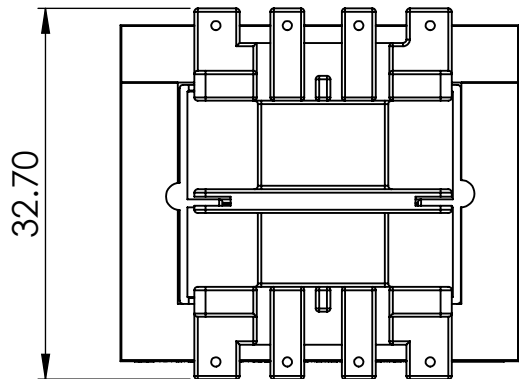

A

1

2

3

4

5

6

7

B

C

D

E

F

Marque Magnetics (2000) LTD
11 Culperry Rd. Glendene
Waitakere 0602
Auckland, New Zealand
Tel: +64 9 8186760
Fax: +64 9 8181442

	NAME	DATE
CREATE	RL	22/01/2016
APPRV	LL	22/01/2016
Note: Pin evenly distributed		

TOLERANCE:		PART : EI35x13.5 Assembly	
FRACTIONAL ±		DESCRIPTION:	
X.X ± XX			
XX.X ± XX			
XXX.X ± XX			
Material:			
Size:			
Weight:		Scale: 1.5:1	Sheet: A4
		Rev: