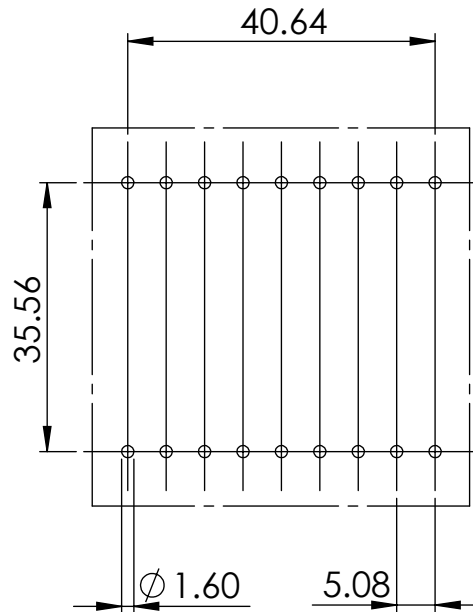

A

1

2

3

4

5

6

7

B

C

D

E

F

Marque Magnetics (2000) LTD

11 Culperry Rd. Glendene
Waitakere 0602
Auckland, New Zealand

Tel: +64 9 8186760
Fax: +64 9 8181442

	NAME	DATE
CREATE	RL	19/01/2016
APPRV	LL	19/01/2016
Note: Pin evenly distributed		

TOLERANCE:		PART : ETD44 Transformer Assembly	
FRACTIONAL ±		DESCRIPTION:	
X.X ± XX			
XX.X ± XX			
XXX.X ± XX			
Material:			
Size:			
Weight: 33.30		Scale: 1:1	Sheet: A4
		Rev: