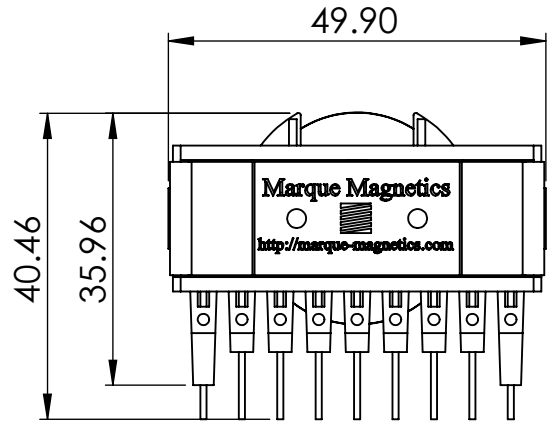

A

1

2

3

4

5

6

7

B

C

D

E

F

Marque Magnetics (2000) LTD

11 Culperry Rd. Glendene
Waitakere 0602
Auckland, New Zealand

Tel: +64 9 8186760
Fax: +64 9 8181442

	NAME	DATE
CREATE	RL	19/01/2016
APPRV	LL	19/01/2016
Note: Pin evenly distributed		

TOLERANCE:		PART : ETD44 Transformer Assembly	
FRACTIONAL ±		DESCRIPTION:	
X.X ± XX			
XX.X ± XX			
XXX.X ± XX			
Material:			
Size:			
Weight: 33.30		Scale: 1:1	Sheet: A4
		Rev: