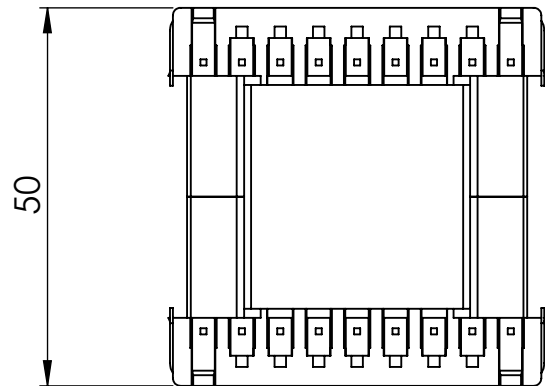

A

1

2

3

4

5

6

7

B

C

D

E

F

Marque Magnetics (2000) LTD

11 Culperry Rd. Glendene
Waitakere 0602
Auckland, New Zealand

Tel: +64 9 8186760
Fax: +64 9 8181442

	NAME	DATE
CREATE	RL	19/01/2016
APPRV	LL	19/01/2016
Note: Pin evenly distributed		

TOLERANCE:		PART : ETD44 Transformer Assembly	
FRACTIONAL ±		DESCRIPTION:	
X.X ± XX			
XX.X ± XX			
XXX.X ± XX			
Material:			
Size:			
Weight: 33.30		Scale: 1:1	Sheet: A4
		Rev: