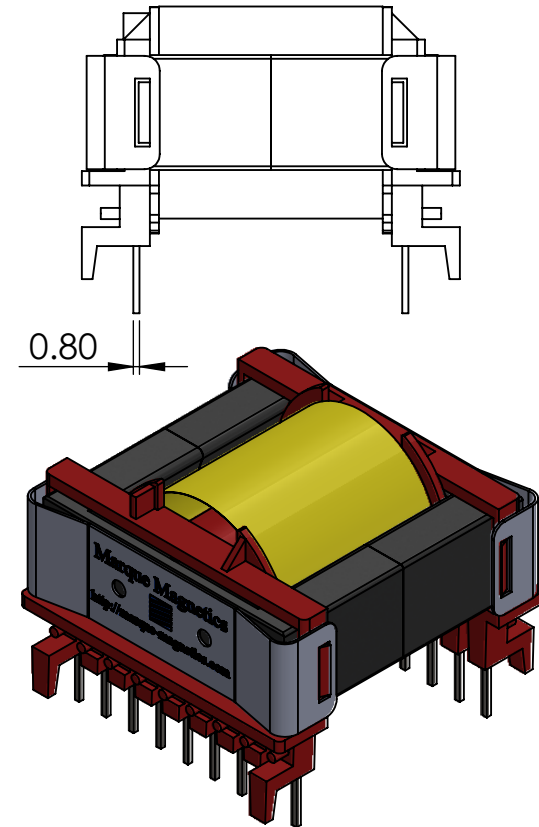

A

1

2

3

4

5

6

7

B

C

D

E

F

Marque Magnetics (2000) LTD

11 Culperry Rd. Glendene
Waitakere 0602
Auckland, New Zealand

Tel: +64 9 8186760
Fax: +64 9 8181442

	NAME	DATE
CREATE	RL	19/01/2016
APPRV	LL	19/01/2016
Note: Pin evenly distributed		

TOLERANCE:		PART : ETD44 Transformer Assembly	
FRACTIONAL ±		DESCRIPTION:	
X.X ± XX			
XX.X ± XX			
XXX.X ± XX			
Material:			
Size:			
Weight: 33.30		Scale: 1:1	Sheet: A4
		Rev: